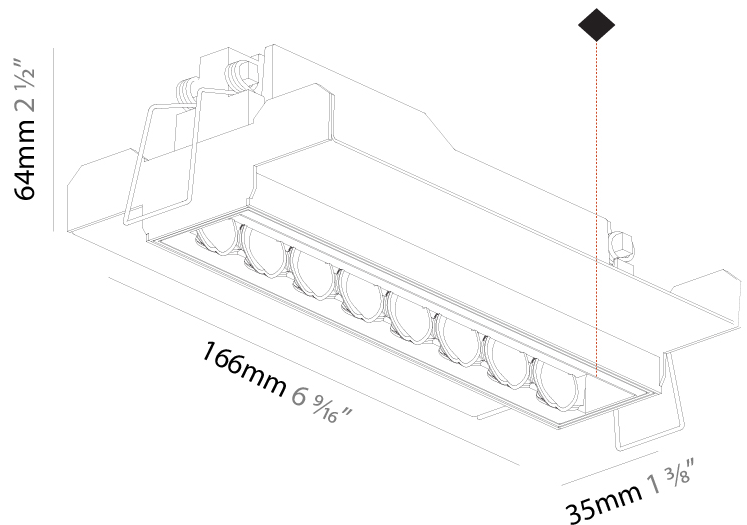

PHYSICAL

Shape: Rectangle
Length (mm): 166
Length (in): 6 9/16
Width (mm): 35
Width (in): 1 3/8
Height (mm): 64
Height (in): 2 1/2
Ceiling Thickness (mm): 12.5
Ceiling Thickness (in): 1/2
Min. Recessing Depth (mm): 100
Min. Recessing Depth (in): 3 15/16
Light Distribution: Asymmetric
Weight (kg): 0.535
Weight (lbs): 1.18
Fixture Finish: SSR / BKV / CWI / CRY / HAB / UFT / ITA / RUA / FTG / MYG / LOD / PUS / FRO / FUP / KIA / POP / BLS / SPG / MEY / GOH / GUM / CHC / COM / ABZ / JAG / OBR / MOS / ROR
Holder Finish: WHI / BLK
Fixture Material: Aluminum Die Cast
Cut-out Measurements: 173mm / 6 13/16" x 42mm / 1 5/8"

ELECTRICAL

Lamp Type: LED (Zhaga Standard)
Input Wattage (W): 19
Total Output Wattage (W): 17.2
Dimming: Tri-Mode (Non-Dimming and Phase Dimming (120Vac only) and 0-10V Dimming)
Driver Included: No
Driver Location: Recessed Housing
Driver Type: Constant Current - Universal
Driver Class: Class 2
Housing: See components
Input Voltage (V): 120 - 277
Constant Current (MA): 700

LED

Number of LEDs: 8
Color Temperature (°K): 2700 / 3000 / 3500 / 4000
Max. Delivered Lumen (lm): 1270 / 1270 / 1513 / 1544
Nominal Lumen (lm): 1492 / 1492 / 1778 / 1814
CRI: >90 CRI
Lamp Life (hrs): 50000
Upon Request: Special Color Temperature

OPTICAL

Upon Request: Special Beam Angles

RATINGS AND CERTIFICATIONS

Certified By: CSA Certified to UL and CSA Standards

IP rating: IP20
Zaneen Company Inc. © 2024, T 1800-388-3382, F 416-247-9319, www.zaneen.com