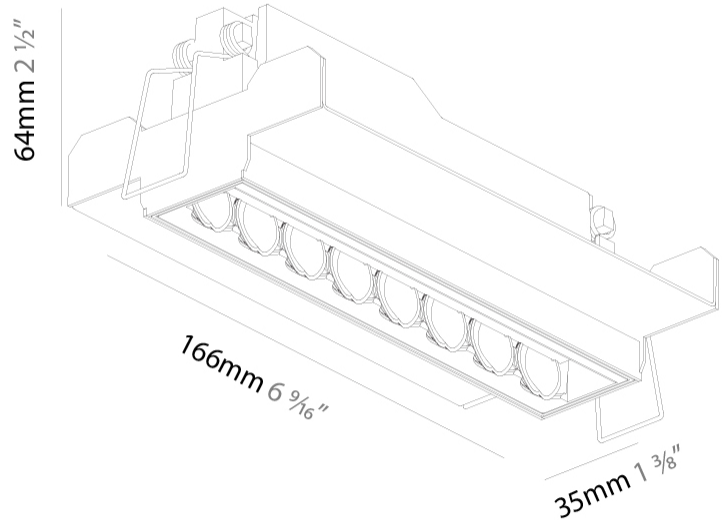

GENERAL

Series: Magiq Hollow Wallwash
 Brand: Prolicht
 Division: Architectural
 Mounting Type: Trimless
 Mounting Location: Ceiling
 Subcategory: Wallwash

PHYSICAL

Shape: Rectangle
 Length (mm): 166
 Length (in): 6 ⁹/₁₆
 Width (mm): 35
 Width (in): 1 ³/₈
 Height (mm): 64
 Height (in): 2 ¹/₂
 Ceiling Thickness (mm): 12.5
 Ceiling Thickness (in): 1/2
 Min. Recessing Depth (mm): 100
 Min. Recessing Depth (in): 3 ¹⁵/₁₆
 Light Distribution: Asymmetric
 Weight (kg): 0.525
 Weight (lbs): 1.16
 Holder Finish: WHI / BLK
 Fixture Material: Aluminum Die Cast
 Cut-out Measurements: 173mm / 6 13/16" x 42mm / 1 5/8"

OPTICAL

Upon Request: Special Beam Angles

RATINGS AND CERTIFICATIONS

Certified By: CSA Certified to UL and CSA Standards
 IP rating: IP20

100mm
3 15/16"

12 1/2 mm
1/2"

173mm x 42mm
6 13/16" x 1 5/8"

MAGIQ HOLLOW WALLWASH TRIMLESS

Shape: Rectangle
 Length (mm): 166
 Length (in): 6 9/16
 Width (mm): 35
 Width (in): 1 3/8
 Height (mm): 64
 Height (in): 2 1/2
 Ceiling Thickness (mm): 12.5
 Ceiling Thickness (in): 1/2
 Min. Recessing Depth (mm): 100
 Min. Recessing Depth (in): 3 15/16
 Light Distribution: Asymmetric
 Weight (kg): 0.535
 Weight (lbs): 1.18
 Fixture Finish: SSR / BKV / CWI / CRY / HAB / UFT / ITA / RUA / FTG / MYG / LOD / PUS / FRO / FUP / KIA / POP / BLS / SPG / MEY / GOH / GUM / CHC / COM / ABZ / JAG / OBR / MOS / ROR
 Holder Finish: WHI / BLK
 Fixture Material: Aluminum Die Cast
 Cut-out Measurements: 173mm / 6 13/16" x 42mm / 1 5/8"